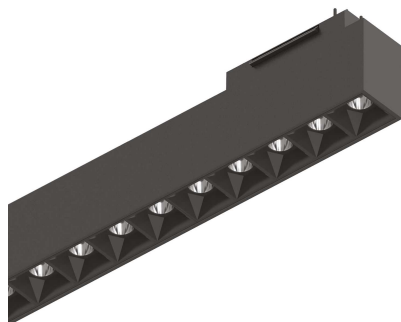

General info

Technical - Systems

Ean	8021696223018
Item	ARCA ACCENT 29W 4000K BK
Installation	Systems
Guarantee	5 years
Gross weight	0.91 kg
Volume	0.008678 m ³

Technical info

Net weight	0.7 kg
Insulation class	III
Protection index	IP20
Compliance	CE
Operating temperature	0° ~ +40 °C
Dimmer	NO, On-Off
Power output	48 V DC
Power supply	Required, remoted, not included NO
Accessories not included	Arca profile

Source info

Integrated source	Integrated LED module
Replaceable source	Replaceable (by qualified operators only)
Power	29 W
Emission	Direct
Max consumption	max 29,00 W
Features LED	LED SMD OSRAM
CCT LED	4000 K
Duration LED (t. 25°C)	50000 h
CRI	> 80
SDCM	3
Light beam	35°
UGR Maximum	< 13
Light beam flux	3950 lm
Useful light flux	2920 lm
Photobiological risk	2