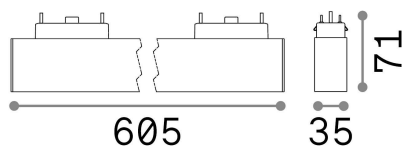

General info

Technical - Systems

Ean	8021696223018
Item	ARCA ACCENT 29W 4000K BK
Installation	Systems
Guarantee	5 years
Gross weight	0.91 kg
Volume	0.008678 m ³

Technical info

Net weight	0.7 kg
Insulation class	III
Protection index	IP20
Compliance	CE
Operating temperature	0° ~ +40 °C
Dimmer	NO, On-Off
Power output	48 V DC
Power supply	Required, remoted, not included NO
Accessories not included	Arca profile

Source info

Integrated source	Integrated LED module
Replaceable source	Replaceable (by qualified operators only)
Power	29 W
Emission	Direct
Max consumption	max 29,00 W
Features LED	LED SMD OSRAM
CCT LED	4000 K
Duration LED (t. 25°C)	50000 h
CRI	> 80
SDCM	3
Light beam	35°
UGR Maximum	< 13
Light beam flux	3950 lm
Useful light flux	2920 lm
Photobiological risk	2