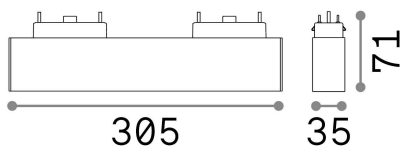

General info

Technical - Systems

Ean	8021696222943
Item	ARCA WIDE 13W 3000K BK
Installation	Systems
Guarantee	5 years
Gross weight	0.55 kg
Volume	0.002541 m ³

Technical info

Net weight	0.41 kg
Insulation class	III
Protection index	IP20
Compliance	CE
Operating temperature	0° ~ +40 °C
Dimmer	NO, On-Off
Power output	48 V DC
Power supply	Required, remoted, not included NO
Accessories not included	Arca profile

Source info

Integrated source	Integrated LED module
Replaceable source	Replaceable (by qualified operators only)
Power	13 W
Emission	Direct
Max consumption	max 13,00 W
Features LED	LED SMD SAMSUNG
CCT LED	3000 K
Duration LED (t. 25°C)	50000 h
CRI	> 80
SDCM	3
Light beam	98°
Light beam flux	1900 lm
Useful light flux	1260 lm
Photobiological risk	1