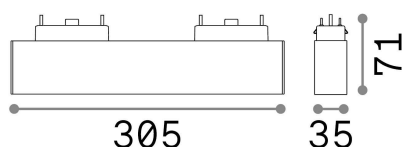

General info

Technical - Systems

Ean	8021696223025
Item	ARCA WIDE 13W 4000K BK
Installation	Systems
Guarantee	5 years
Gross weight	0.55 kg
Volume	0.002541 m ³

Technical info

Net weight	0.41 kg
Insulation class	III
Protection index	IP20
Compliance	CE
Operating temperature	0° ~ +40 °C
Dimmer	NO, On-Off
Power output	48 V DC
Power supply	Required, remoted, not included NO
Accessories not included	Arca profile

Source info

Integrated source	Integrated LED module
Replaceable source	Replaceable (by qualified operators only)
Power	13 W
Emission	Direct
Max consumption	max 13,00 W
Features LED	LED SMD SAMSUNG
CCT LED	4000 K
Duration LED (t. 25°C)	50000 h
CRI	> 80
SDCM	3
Light beam	98°
Light beam flux	2000 lm
Useful light flux	1350 lm
Photobiological risk	1