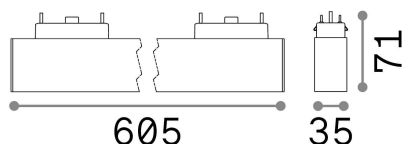

## Technical - Systems

Ean	8021696222950
Item	ARCA WIDE 25W 3000K BK
Installation	Systems
Guarantee	5 years
Gross weight	0.94 kg
Volume	0.008678 m <sup>3</sup>

## Technical info

Net weight	0.7 kg
Insulation class	III
Protection index	IP20
Compliance	CE
Operating temperature	0° ~ +40 °C
Dimmer	NO, On-Off
Power output	48 V DC
Power supply	Required, remoted, not included NO
Accessories not included	Arca profile

## Source info

Integrated source	Integrated LED module
Replaceable source	Replaceable (by qualified operators only)
Power	25 W
Emission	Direct
Max consumption	max 25,00 W
Features LED	LED SMD SAMSUNG
CCT LED	3000 K
Duration LED (t. 25°C)	50000 h
CRI	> 80
SDCM	3
Light beam	98°
Light beam flux	3800 lm
Useful light flux	2420 lm
Photobiological risk	1