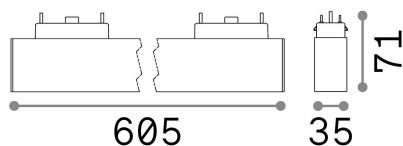

General info

Technical - Systems

Ean	8021696223032
Item	ARCA WIDE 25W 4000K BK
Installation	Systems
Guarantee	5 years
Gross weight	0.94 kg
Volume	0.008678 m ³

Technical info

Net weight	0.7 kg
Insulation class	III
Protection index	IP20
Compliance	CE
Operating temperature	0° ~ +40 °C
Dimmer	NO, On-Off
Power output	48 V DC
Power supply	Required, remoted, not included NO
Accessories not included	Arca profile

Source info

Integrated source	Integrated LED module
Replaceable source	Replaceable (by qualified operators only)
Power	25 W
Emission	Direct
Max consumption	max 25,00 W
Features LED	LED SMD SAMSUNG
CCT LED	4000 K
Duration LED (t. 25°C)	50000 h
CRI	> 80
SDCM	3
Light beam	98°
Light beam flux	4050 lm
Useful light flux	2620 lm
Photobiological risk	1