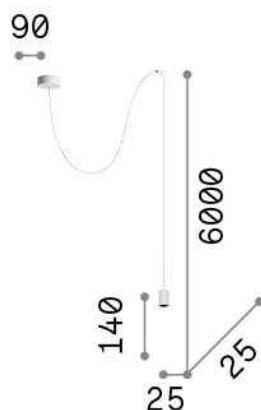

### Indoor - Suspensions

<b>Ean</b>	8021696310589
<b>Item</b>	ARCHIMEDE SP CILINDRO BIANCO
<b>Installation</b>	Suspensions
<b>Guarantee</b>	5 years
<b>Gross weight</b>	0.22 kg
<b>Volume</b>	0.001901 m <sup>3</sup>

## Source info

<b>Integrated source</b>	Integrated LED module
<b>Replaceable source</b>	Replaceable (by qualified operators only)
<b>Power</b>	LED 4 W
<b>Emission</b>	Direct
<b>Max consumption</b>	max 4,00 W
<b>Features LED</b>	LED SMD
<b>CCT LED</b>	3000 K
<b>Duration LED (t. 25°C)</b>	50000 h
<b>CRI</b>	> 90
<b>Light beam</b>	24°
<b>Light beam flux</b>	250 lm
<b>Useful light flux</b>	210 lm
<b>Photobiological risk</b>	2
<b>Bulb included</b>	1 - E14 OLIVA 4W 3000K CRI80 SATIN