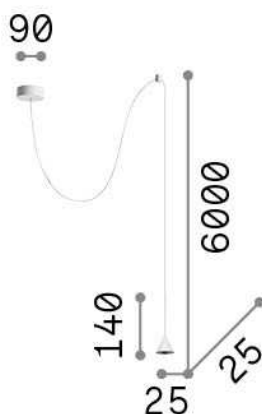

General info

Indoor - Suspensions

Ean	8021696310596
Item	ARCHIMEDE SP CONO BIANCO
Installation	Suspensions
Guarantee	5 years
Gross weight	0.21 kg
Volume	0.001901 m ³

Technical info

Net weight	0.14 kg
Insulation class	II
Protection index	IP20
Compliance	CE
Operating temperature	0° ~ +40 °C
Dimmer	NO, On-Off
Power output	220-240 V AC 50/60 Hz
Power supply	In-built, included Replaceable (by qualified operators only), electronic

Source info

Integrated source	Integrated LED module
Replaceable source	Replaceable (by qualified operators only)
Power	LED 4 W
Emission	Direct
Max consumption	max 4,00 W
Features LED	LED SMD
CCT LED	3000 K
Duration LED (t. 25°C)	50000 h
CRI	> 90
Light beam	24°
Light beam flux	250 lm
Useful light flux	210 lm
Photobiological risk	2
Bulb included	1 - E14 OLIVA 4W 3000K CRI80 SATIN