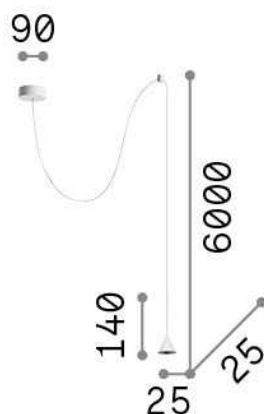

General info

Indoor - Suspensions

Ean	8021696328348
Item	ARCHIMEDE SP CONO NERO
Installation	Suspensions
Guarantee	5 years
Gross weight	0.21 kg
Volume	0.001901 m ³

Technical info

Net weight	0.14 kg
Insulation class	II
Protection index	IP20
Compliance	CE
Operating temperature	0° ~ +40 °C
Dimmer	NO, On-Off
Power output	220-240 V AC 50/60 Hz
Power supply	In-built, included Replaceable (by qualified operators only), electronic

Source info

Integrated source	Integrated LED module
Replaceable source	Replaceable (by qualified operators only)
Power	LED 4 W
Emission	Direct
Max consumption	max 4,00 W
Features LED	LED SMD
CCT LED	3000 K
Duration LED (t. 25°C)	50000 h
CRI	> 90
Light beam	24°
Light beam flux	250 lm
Useful light flux	210 lm
Photobiological risk	2
Bulb included	1 - E14 OLIVA 4W 3000K CRI80 SATIN