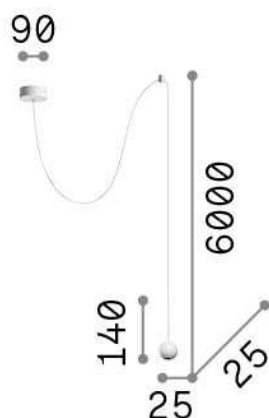

### Indoor - Suspensions

<b>Ean</b>	8021696310602
<b>Item</b>	ARCHIMEDE SP SFERA BIANCO
<b>Installation</b>	Suspensions
<b>Guarantee</b>	5 years
<b>Gross weight</b>	0.23 kg
<b>Volume</b>	0.001901 m <sup>3</sup>

## Source info

<b>Integrated source</b>	Integrated LED module
<b>Replaceable source</b>	Replaceable (by qualified operators only)
<b>Power</b>	LED 4 W
<b>Emission</b>	Direct
<b>Max consumption</b>	max 4,00 W
<b>Features LED</b>	LED SMD
<b>CCT LED</b>	3000 K
<b>Duration LED (t. 25°C)</b>	50000 h
<b>CRI</b>	> 90
<b>Light beam</b>	24°
<b>Light beam flux</b>	250 lm
<b>Useful light flux</b>	210 lm
<b>Photobiological risk</b>	2
<b>Bulb included</b>	1 - E14 OLIVA 4W 3000K CRI80 SATIN