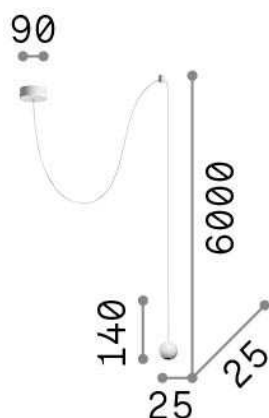

### Indoor - Suspensions

<b>Ean</b>	8021696328355
<b>Item</b>	ARCHIMEDE SP SFERA NERO
<b>Installation</b>	Suspensions
<b>Guarantee</b>	5 years
<b>Gross weight</b>	0.23 kg
<b>Volume</b>	0.001901 m <sup>3</sup>

## Source info

<b>Integrated source</b>	Integrated LED module
<b>Replaceable source</b>	Replaceable (by qualified operators only)
<b>Power</b>	LED 4 W
<b>Emission</b>	Direct
<b>Max consumption</b>	max 4,00 W
<b>Features LED</b>	LED SMD
<b>CCT LED</b>	3000 K
<b>Duration LED (t. 25°C)</b>	50000 h
<b>CRI</b>	> 90
<b>Light beam</b>	24°
<b>Light beam flux</b>	250 lm
<b>Useful light flux</b>	210 lm
<b>Photobiological risk</b>	2
<b>Bulb included</b>	1 - E14 OLIVA 4W 3000K CRI80 SATIN