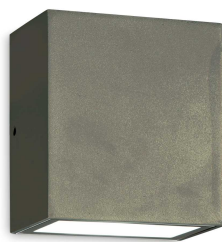

General info

Outdoor - Wall lamps

Ean	8021696321646
Item	ARGO AP1 ANTRACITE 3000K
Installation	Wall lamps
Guarantee	5 years
Gross weight	0.96 kg
Volume	0.00105 m ³

Technical info

Net weight	0.6 kg
Insulation class	I
Protection index	IP65
Compliance	CE
Operating temperature	-15° ~ +45 °C
Dimmer	NO, On-Off
Power output	220-240 V AC 50/60 Hz
Power supply	In-built, included Replaceable (by qualified operators only), electronic

Source info

Integrated source	Integrated LED module
Replaceable source	No
Power	6 W
Emission	Direct
Max consumption	max 6,00 W
Features LED	LED COB CREE
CCT LED	3000 K
Duration LED (t. 25°C)	30000 h
CRI	> 80
SDCM	3
Light beam	100°
Light beam flux	590 lm
Useful light flux	500 lm
Photobiological risk	1