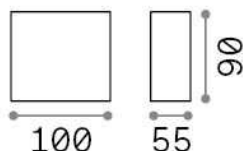

General info

Outdoor - Wall lamps

Ean	8021696321646
Item	ARGO AP1 ANTRACITE 3000K
Installation	Wall lamps
Guarantee	5 years
Gross weight	0.96 kg
Volume	0.00105 m ³

Technical info

Net weight	0.6 kg
Insulation class	I
Protection index	IP65
Compliance	CE
Operating temperature	-15° ~ +45 °C
Dimmer	NO, On-Off
Power output	220-240 V AC 50/60 Hz
Power supply	In-built, included Replaceable (by qualified operators only), electronic

Source info

Integrated source	Integrated LED module
Replaceable source	No
Power	6 W
Emission	Direct
Max consumption	max 6,00 W
Features LED	LED COB CREE
CCT LED	3000 K
Duration LED (t. 25°C)	30000 h
CRI	> 80
SDCM	3
Light beam	100°
Light beam flux	590 lm
Useful light flux	500 lm
Photobiological risk	1