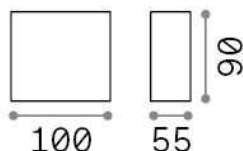

General info

Outdoor - Wall lamps

Ean	8021696317571
Item	ARGO AP1 ANTRACITE 4000K
Installation	Wall lamps
Guarantee	5 years
Gross weight	0.96 kg
Volume	0.00105 m ³

Technical info

Net weight	0.6 kg
Insulation class	I
Protection index	IP65
Compliance	CE
Operating temperature	-15° ~ +45 °C
Dimmer	NO, On-Off
Power output	220-240 V AC 50/60 Hz
Power supply	In-built, included Replaceable (by qualified operators only), electronic

Source info

Integrated source	Integrated LED module
Replaceable source	No
Power	6 W
Emission	Direct
Max consumption	max 6,00 W
Features LED	LED COB CREE
CCT LED	4000 K
Duration LED (t. 25°C)	30000 h
CRI	> 80
SDCM	3
Light beam	100°
Light beam flux	620 lm
Useful light flux	530 lm
Photobiological risk	2