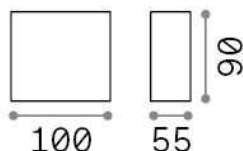

Source info

Integrated source	Integrated LED module
Replaceable source	No
Power	6 W
Emission	Direct
Max consumption	max 6,00 W
Features LED	LED COB CREE
CCT LED	4000 K
Duration LED (t. 25°C)	30000 h
CRI	> 80
SDCM	3
Light beam	100°
Light beam flux	620 lm
Useful light flux	540 lm
Photobiological risk	2