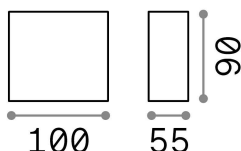

## Source info

<b>Integrated source</b>	Integrated LED module
<b>Replaceable source</b>	No
<b>Power</b>	10 W
<b>Emission</b>	Direct + Indirect
<b>Max consumption</b>	max 10,00 W
<b>Features LED</b>	LED COB CREE
<b>CCT LED</b>	3000 K
<b>Duration LED (t. 25°C)</b>	30000 h
<b>CRI</b>	> 80
<b>SDCM</b>	3
<b>Light beam</b>	85+85°
<b>Light beam flux</b>	1050 lm
<b>Useful light flux</b>	820 lm
<b>Photobiological risk</b>	1