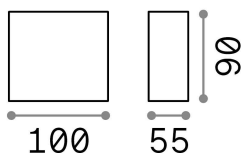

## Source info

<b>Integrated source</b>	Integrated LED module
<b>Replaceable source</b>	No
<b>Power</b>	10 W
<b>Emission</b>	Direct + Indirect
<b>Max consumption</b>	max 10,00 W
<b>Features LED</b>	LED COB CREE
<b>CCT LED</b>	4000 K
<b>Duration LED (t. 25°C)</b>	30000 h
<b>CRI</b>	> 80
<b>SDCM</b>	3
<b>Light beam</b>	85+85°
<b>Light beam flux</b>	1150 lm
<b>Useful light flux</b>	900 lm
<b>Photobiological risk</b>	2