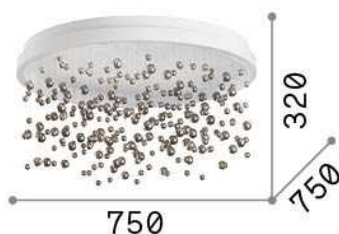

General info

Indoor - Ceiling lamps

Ean	8021696315812
Item	ARMONY PL D75
Installation	Ceiling lamps
Guarantee	5 years
Gross weight	13.3 kg
Volume	0.096148 m ³

Technical info

Net weight	10.5 kg
Insulation class	II
Protection index	IP20
Compliance	CE
Operating temperature	0° ~ +40 °C
Dimmer	1, TRIAC
Power output	220-240 V AC 50/60 Hz
Power supply	In-built, included Replaceable (by qualified operators only), electronic

Source info

Integrated source	Integrated LED module
Replaceable source	Replaceable (by qualified operators only)
Power	0 77 W
Emission	Diffuse
Max consumption	max 77,00 W
Features LED	LED SMD
CCT LED	3000 K
Duration LED (t. 25°C)	30000 h
CRI	> 80
Light beam flux	7150 lm
Useful light flux	2800 lm
Photobiological risk	2
Standby power	< 0.50 W
Bulb included	1 - E14 OLIVA 4W 3000K CRI80 SATIN