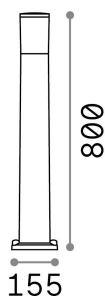

### Outdoor - Floor lamps

<b>Ean</b>	8021696198644
<b>Item</b>	ATENA PT1 BIANCO
<b>Installation</b>	Floor lamps
<b>Guarantee</b>	5 years
<b>Gross weight</b>	2 kg
<b>Volume</b>	0.022032 m <sup>3</sup>

## Technical info

<b>Net weight</b>	1.07 kg
<b>Insulation class</b>	II
<b>Protection index</b>	IP55
<b>Compliance</b>	CE
<b>Operating temperature</b>	-15° ~ +45 °C
<b>Dimmer</b>	Determined by the light bulb
<b>Power output</b>	220-240 V AC
<b>Power supply</b>	Not required
<b>Load resistance</b>	IK10

## Source info

<b>Integrated source</b>	Light bulb (included, settable CCT 2700 / 4000 / 6500 K)
<b>Replaceable source</b>	Replaceable
<b>Power</b>	E27 max 1 x 23 W
<b>Emission</b>	Diffuse
<b>Max consumption</b>	-
<b>Bulb included</b>	1 - E14 OLIVA 4W 3000K CRI80 SATIN