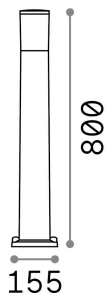

## Outdoor - Floor lamps

<b>Ean</b>	8021696198637
<b>Item</b>	ATENA PT1 GRIGIO
<b>Installation</b>	Floor lamps
<b>Guarantee</b>	5 years
<b>Gross weight</b>	2 kg
<b>Volume</b>	0.022032 m <sup>3</sup>

## Technical info

<b>Net weight</b>	1.07 kg
<b>Insulation class</b>	II
<b>Protection index</b>	IP55
<b>Compliance</b>	CE
<b>Operating temperature</b>	-15° ~ +45 °C
<b>Dimmer</b>	Determined by the light bulb
<b>Power output</b>	220-240 V AC
<b>Power supply</b>	Not required
<b>Load resistance</b>	IK10

## Source info

<b>Integrated source</b>	Light bulb (included, settable CCT 2700 / 4000 / 6500 K)
<b>Replaceable source</b>	Replaceable
<b>Power</b>	E27 max 1 x 23 W
<b>Emission</b>	Diffuse
<b>Max consumption</b>	-
<b>Bulb included</b>	1 - E14 OLIVA 4W 3000K CRI80 SATIN