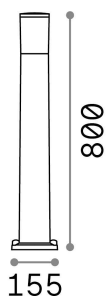

General info

Outdoor - Floor lamps

Ean	8021696198620
Item	ATENA PT1 NERO
Installation	Floor lamps
Guarantee	5 years
Gross weight	2 kg
Volume	0.022032 m ³

Technical info

Net weight	1.07 kg
Insulation class	II
Protection index	IP55
Compliance	CE
Operating temperature	-15° ~ +45 °C
Dimmer	Determined by the light bulb
Power output	220-240 V AC
Power supply	Not required
Load resistance	IK10

Source info

Integrated source	Light bulb (included, settable CCT 2700 / 4000 / 6500 K)
Replaceable source	Replaceable
Power	E27 max 1 x 23 W
Emission	Diffuse
Max consumption	-
Bulb included	1 - E14 OLIVA 4W 3000K CRI80 SATIN