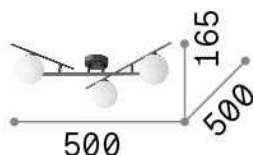

Source info

Integrated source	Light bulb (included)
Replaceable source	No
Power	G9 max 3 x 4 W
Emission	Diffuse
Max consumption	-
Bulb included	1 - E14 OLIVA 4W 3000K CRI80 SATIN