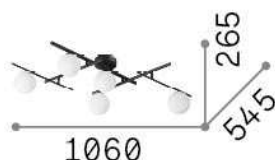

General info

Indoor - Ceiling lamps

Ean	8021696328218
Item	ATLAS PL5 NERO
Installation	Ceiling lamps
Guarantee	5 years
Gross weight	4.04 kg
Volume	0.059052 m ³

Technical info

Net weight	2.4 kg
Insulation class	II
Protection index	IP20
Compliance	CE
Operating temperature	0° ~ +40 °C
Dimmer	Determined by the light bulb
Power output	220-240 V AC
Power supply	Not required

Source info

Integrated source	Light bulb (included)
Replaceable source	No
Power	G9 max 5 x 4 W
Emission	Diffuse
Max consumption	-
Bulb included	1 - E14 OLIVA 4W 3000K CRI80 SATIN