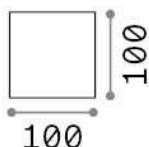

Source info

Integrated source	Integrated LED module
Replaceable source	No
Power	LED 12 W
Emission	Direct + Indirect
Max consumption	max 12,00 W
Features LED	LED COB
CCT LED	3000 K
Duration LED (t. 25°C)	30000 h
CRI	> 90
Light beam flux	1050 lm
Useful light flux	720 lm
Photobiological risk	1
Bulb included	1 - E14 OLIVA 4W 3000K CRI80 SATIN