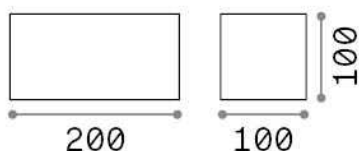

Source info

Integrated source	Integrated LED module
Replaceable source	No
Power	LED 25 W
Emission	Direct + Indirect
Max consumption	max 25,00 W
Features LED	LED COB
CCT LED	3000 K
Duration LED (t. 25°C)	30000 h
CRI	> 90
Light beam flux	2100 lm
Useful light flux	1450 lm
Photobiological risk	1
Bulb included	1 - E14 OLIVA 4W 3000K CRI80 SATIN