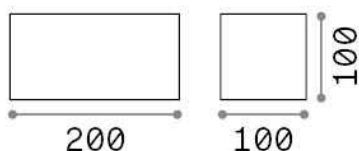

General info

Outdoor - Wall lamps

Ean	8021696328669
Item	ATOM AP D20 COFFEE
Installation	Wall lamps
Guarantee	5 years
Gross weight	1.26 kg
Volume	0.002541 m ³

Technical info

Net weight	1.16 kg
Insulation class	I
Protection index	IP54
Compliance	CE
Operating temperature	-
Dimmer	NO, On-Off
Power output	220-240 V AC 50/60 Hz
Power supply	In-built, included Replaceable (by qualified operators only), electronic

Source info

Integrated source	Integrated LED module
Replaceable source	No
Power	LED 25 W
Emission	Direct + Indirect
Max consumption	max 25,00 W
Features LED	LED COB
CCT LED	3000 K
Duration LED (t. 25°C)	30000 h
CRI	> 90
Light beam flux	2100 lm
Useful light flux	1340 lm
Photobiological risk	1
Bulb included	1 - E14 OLIVA 4W 3000K CRI80 SATIN