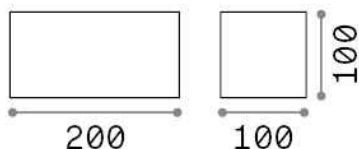

General info

Outdoor - Wall lamps

Ean	8021696328676
Item	ATOM AP D20 NERO
Installation	Wall lamps
Guarantee	5 years
Gross weight	1.26 kg
Volume	0.002541 m ³

Technical info

Net weight	1.16 kg
Insulation class	I
Protection index	IP54
Compliance	CE
Operating temperature	-
Dimmer	NO, On-Off
Power output	220-240 V AC 50/60 Hz
Power supply	In-built, included Replaceable (by qualified operators only), electronic

Source info

Integrated source	Integrated LED module
Replaceable source	No
Power	LED 25 W
Emission	Direct + Indirect
Max consumption	max 25,00 W
Features LED	LED COB
CCT LED	3000 K
Duration LED (t. 25°C)	30000 h
CRI	> 90
Light beam flux	2100 lm
Useful light flux	1340 lm
Photobiological risk	1
Bulb included	1 - E14 OLIVA 4W 3000K CRI80 SATIN