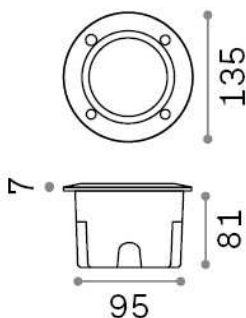

## Outdoor - Recessed lights

<b>Ean</b>	8021696096551
<b>Item</b>	AVENUE FI ROUND NERO
<b>Installation</b>	Recessed lights
<b>Guarantee</b>	5 years
<b>Gross weight</b>	0.5 kg
<b>Volume</b>	0.00252 m <sup>3</sup>

## Technical info

<b>Net weight</b>	0.4 kg
<b>Insulation class</b>	II
<b>Protection index</b>	IP66
<b>Compliance</b>	CE
<b>Operating temperature</b>	-15° ~ +45 °C
<b>Dimmer</b>	Determined by the light bulb
<b>Power output</b>	220-240 V AC
<b>Power supply</b>	Not required
<b>Recessed specifications</b>	95 x 95 - h. ≥ 80
<b>Load resistance</b>	IK10