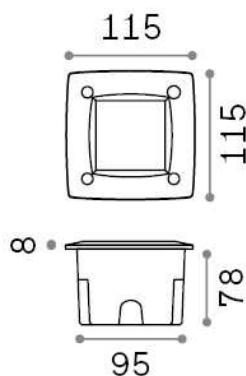

General info

Outdoor - Recessed lights

Ean	8021696096599
Item	AVENUE FI SQUARE GRIGIO
Installation	Recessed lights
Guarantee	5 years
Gross weight	0.5 kg
Volume	0.00252 m ³

Technical info

Net weight	0.4 kg
Insulation class	II
Protection index	IP66
Compliance	CE
Operating temperature	-15° ~ +45 °C
Dimmer	Determined by the light bulb
Power output	220-240 V AC
Power supply	Not required
Recessed specifications	95 x 95 - h. ≥ 80
Load resistance	IK10