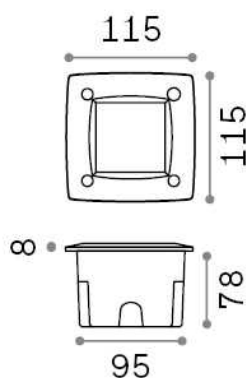

General info

Outdoor - Recessed lights

Ean	8021696096582
Item	AVENUE FI SQUARE NERO
Installation	Recessed lights
Guarantee	5 years
Gross weight	0.5 kg
Volume	0.00252 m ³

Technical info

Net weight	0.4 kg
Insulation class	II
Protection index	IP66
Compliance	CE
Operating temperature	-15° ~ +45 °C
Dimmer	Determined by the light bulb
Power output	220-240 V AC
Power supply	Not required
Recessed specifications	95 x 95 - h. ≥ 80
Load resistance	IK10