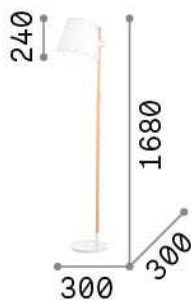

General info

Indoor - Floor lamps

Ean	8021696282084
Item	AXEL PT1 NERO
Installation	Floor lamps
Guarantee	5 years
Gross weight	5.2 kg
Volume	-

Technical info

Net weight	5.2 kg
Insulation class	II
Protection index	IP20
Compliance	CE
Operating temperature	0° ~ +40 °C
Dimmer	NO
Power output	220-240 V AC Integrated switch button
Power supply	Not required

Source info

Integrated source	Light bulb (not included)
Replaceable source	No
Power	E27 max 1 x 60 W
Emission	Direct + Indirect
Max consumption	-