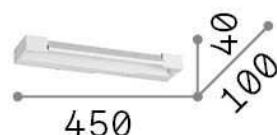

General info

Indoor - Wall lamps

Ean	8021696287560
Item	BALANCE AP D45 BIANCO
Installation	Wall lamps
Guarantee	5 years
Gross weight	1.2 kg
Volume	0.005625 m ³

Technical info

Net weight	1.2 kg
Insulation class	I
Protection index	IP20
Compliance	CE
Operating temperature	0° ~ +40 °C
Dimmer	NO, On-Off
Power output	220-240 V AC 50/60 Hz
Power supply	In-built, included Replaceable (by qualified operators only), electronic

Source info

Integrated source	Integrated LED module
Replaceable source	No
Power	LED 12 W
Emission	Direct
Max consumption	max 12,00 W
Features LED	LED SMD
CCT LED	3000 K
Duration LED (t. 25°C)	30000 h
CRI	> 90
Light beam	100°
Light beam flux	1450 lm
Useful light flux	1220 lm
Photobiological risk	1
Bulb included	1 - E14 OLIVA 4W 3000K CRI80 SATIN