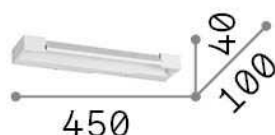

General info

Indoor - Wall lamps

Ean	8021696321547
Item	BALANCE AP D45 NERO
Installation	Wall lamps
Guarantee	5 years
Gross weight	1.2 kg
Volume	0.005625 m ³

Technical info

Net weight	1.2 kg
Insulation class	I
Protection index	IP20
Compliance	CE
Operating temperature	0° ~ +40 °C
Dimmer	NO, On-Off
Power output	220-240 V AC 50/60 Hz
Power supply	In-built, included Replaceable (by qualified operators only), electronic

Source info

Integrated source	Integrated LED module
Replaceable source	No
Power	LED 12 W
Emission	Direct
Max consumption	max 12,00 W
Features LED	LED SMD
CCT LED	3000 K
Duration LED (t. 25°C)	30000 h
CRI	> 90
Light beam	100°
Light beam flux	1450 lm
Useful light flux	980 lm
Photobiological risk	1
Bulb included	1 - E14 OLIVA 4W 3000K CRI80 SATIN