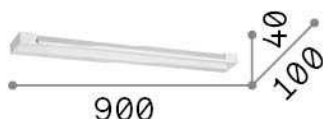

General info

Indoor - Wall lamps

Ean	8021696287584
Item	BALANCE AP D90 BIANCO
Installation	Wall lamps
Guarantee	5 years
Gross weight	2.2 kg
Volume	0.011102 m ³

Technical info

Net weight	2.2 kg
Insulation class	I
Protection index	IP20
Compliance	CE
Operating temperature	0° ~ +40 °C
Dimmer	NO, On-Off
Power output	220-240 V AC 50/60 Hz
Power supply	In-built, included Replaceable (by qualified operators only), electronic

Source info

Integrated source	Integrated LED module
Replaceable source	No
Power	LED 24 W
Emission	Direct
Max consumption	max 24,00 W
Features LED	LED SMD
CCT LED	3000 K
Duration LED (t. 25°C)	30000 h
CRI	> 90
Light beam	100°
Light beam flux	3100 lm
Useful light flux	2420 lm
Photobiological risk	1
Bulb included	1 - E14 OLIVA 4W 3000K CRI80 SATIN