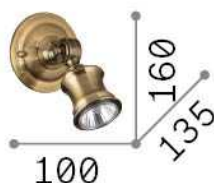

## Indoor - Wall lamps

<b>Ean</b>	8021696159997
<b>Item</b>	BARBER AP1
<b>Installation</b>	Wall lamps
<b>Guarantee</b>	5 years
<b>Gross weight</b>	0.39 kg
<b>Volume</b>	0.002508 m <sup>3</sup>

## Technical info

<b>Net weight</b>	0.23 kg
<b>Insulation class</b>	I
<b>Protection index</b>	IP20
<b>Compliance</b>	CE
<b>Operating temperature</b>	0° ~ +40 °C
<b>Dimmer</b>	Determined by the light bulb
<b>Power output</b>	220-240 V AC
<b>Power supply</b>	Not required