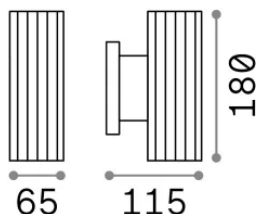

General info

Outdoor - Wall lamps

Ean	8021696129433
Item	BASE AP2 NERO
Installation	Wall lamps
Warranty	5 years
Gross weight	0.66 kg
Volume	0.001638 m ³

Technical info

Net weight	0.61 kg
Insulation class	I
Protection index	IP44
Compliance	CE
Operating temperature	-
Dimmer	Non-dimmable
Power output	220-240 V AC
Power supply	Not required

Source info

Integrated source	Light bulb (not included)
Replaceable source	No
Power	GU10 max 2 x 28 W
Emission	Direct + Indirect
Max consumption	-
Recommended bulb	253497 GU10 05W 430Lm 4000K CR190