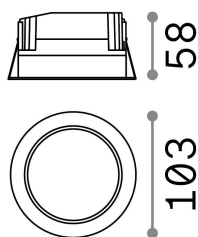

General info

Technical - Recessed lights

Ean	8021696193519
Item	BASIC FI WIDE 10W 3000K
Installation	Recessed lights
Guarantee	5 years
Gross weight	0.45 kg
Volume	0.00168 m ³

Technical info

Net weight	0.37 kg
Insulation class	II
Protection index	IP20
Compliance	CE
Operating temperature	0° ~ +40 °C
Dimmer	NO, On-Off
Power output	220-240 V AC 50/60 Hz
Power supply	Separate, included Replaceable (by qualified operators only), electronic, philips
Recessed specifications	Ø 90 - h. ≥ 100 , 5-20
Load resistance	IK06
Front protection index	IP44
Accessories not included	Dimmable driver

Source info

Integrated source	Integrated LED module
Replaceable source	Replaceable (by qualified operators only)
Power	10 W
Emission	Direct
Max consumption	max 10,00 W
Features LED	LED SMD
CCT LED	3000 K
Duration LED (t. 25°C)	30000 h
CRI	> 80
SDCM	3
Light beam	85°
Light beam flux	1150 lm
Useful light flux	860 lm
Photobiological risk	1