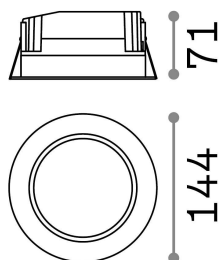

## Technical - Recessed lights

<b>Ean</b>	8021696193526
<b>Item</b>	BASIC FI WIDE 15W 3000K
<b>Installation</b>	Recessed lights
<b>Guarantee</b>	5 years
<b>Gross weight</b>	0.72 kg
<b>Volume</b>	0.002673 m <sup>3</sup>

## Source info

<b>Integrated source</b>	Integrated LED module
<b>Replaceable source</b>	Replaceable (by qualified operators only)
<b>Power</b>	15 W
<b>Emission</b>	Direct
<b>Max consumption</b>	max 15,00 W
<b>Features LED</b>	LED SMD
<b>CCT LED</b>	3000 K
<b>Duration LED (t. 25°C)</b>	30000 h
<b>CRI</b>	> 80
<b>SDCM</b>	3
<b>Light beam</b>	87°
<b>Light beam flux</b>	1750 lm
<b>Useful light flux</b>	1400 lm
<b>Photobiological risk</b>	1