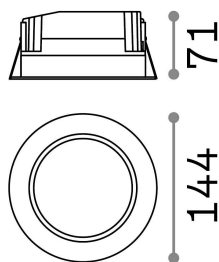

General info

Technical - Recessed lights

Ean	8021696193410
Item	BASIC FI WIDE 15W 4000K
Installation	Recessed lights
Guarantee	5 years
Gross weight	0.72 kg
Volume	0.002673 m ³

Technical info

Net weight	0.63 kg
Insulation class	II
Protection index	IP20
Compliance	CE
Operating temperature	0° ~ +40 °C
Dimmer	NO, On-Off
Power output	220-240 V AC 50/60 Hz
Power supply	Separate, included Replaceable (by qualified operators only), electronic, philips
Recessed specifications	Ø 125 - h. ≥ 110 , 5-20
Load resistance	IK06
Front protection index	IP44
Accessories not included	Dimmable driver

Source info

Integrated source	Integrated LED module
Replaceable source	Replaceable (by qualified operators only)
Power	15 W
Emission	Direct
Max consumption	max 15,00 W
Features LED	LED SMD
CCT LED	4000 K
Duration LED (t. 25°C)	30000 h
CRI	> 80
SDCM	3
Light beam	87°
Light beam flux	1800 lm
Useful light flux	1440 lm
Photobiological risk	1