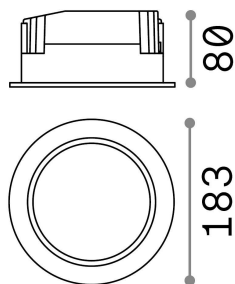

General info

Technical - Recessed lights

Ean	8021696193540
Item	BASIC FI WIDE 30W 3000K
Installation	Recessed lights
Guarantee	5 years
Gross weight	1.27 kg
Volume	0.005566 m ³

Technical info

Net weight	1.13 kg
Insulation class	II
Protection index	IP20
Compliance	CE
Operating temperature	0° ~ +40 °C
Dimmer	NO, On-Off
Power output	220-240 V AC 50/60 Hz
Power supply	Separate, included Replaceable (by qualified operators only), electronic, philips
Recessed specifications	Ø 160 - h. ≥ 130 , 5-20
Load resistance	IK06
Front protection index	IP44
Accessories not included	Dimmable driver

Source info

Integrated source	Integrated LED module
Replaceable source	Replaceable (by qualified operators only)
Power	30 W
Emission	Direct
Max consumption	max 30,00 W
Features LED	LED SMD
CCT LED	3000 K
Duration LED (t. 25°C)	30000 h
CRI	> 80
SDCM	3
Light beam	90°
Light beam flux	3050 lm
Useful light flux	2440 lm
Photobiological risk	1