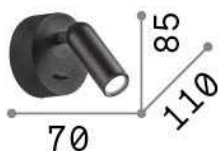

General info

Indoor - Wall lamps

Ean	8021696260600
Item	BEAN AP ROUND BIANCO
Installation	Wall lamps
Guarantee	5 years
Gross weight	0.21 kg
Volume	0.000544 m ³

Technical info

Net weight	0.18 kg
Insulation class	I
Protection index	IP20
Compliance	CE
Operating temperature	0° ~ +40 °C
Dimmer	NO, On-Off
Power output	100-240 V AC 50/60 Hz Integrated switch button
Power supply	In-built, included Replaceable (by qualified operators only), electronic
Adjustability	vert. 0-90°, orizz. 0-350°

Source info

Integrated source	Integrated LED module
Replaceable source	Replaceable (by qualified operators only)
Power	LED 3 W
Emission	Direct
Max consumption	max 3,00 W
Features LED	LED SMD CREE
CCT LED	3000 K
Duration LED (t. 25°C)	30000 h
CRI	> 80
Light beam	25°
Light beam flux	280 lm
Useful light flux	250 lm
Photobiological risk	2
Bulb included	1 - E14 OLIVA 4W 3000K CRI80 SATIN