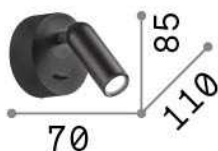

General info

Indoor - Wall lamps

Ean	8021696260617
Item	BEAN AP ROUND NERO
Installation	Wall lamps
Guarantee	5 years
Gross weight	0.21 kg
Volume	0.000544 m ³

Technical info

Net weight	0.18 kg
Insulation class	I
Protection index	IP20
Compliance	CE
Operating temperature	0° ~ +40 °C
Dimmer	NO, On-Off
Power output	100-240 V AC 50/60 Hz Integrated switch button
Power supply	In-built, included Replaceable (by qualified operators only), electronic
Adjustability	vert. 0-90°, orizz. 0-350°

Source info

Integrated source	Integrated LED module
Replaceable source	Replaceable (by qualified operators only)
Power	LED 3 W
Emission	Direct
Max consumption	max 3,00 W
Features LED	LED SMD CREE
CCT LED	3000 K
Duration LED (t. 25°C)	30000 h
CRI	> 80
Light beam	25°
Light beam flux	280 lm
Useful light flux	250 lm
Photobiological risk	2
Bulb included	1 - E14 OLIVA 4W 3000K CRI80 SATIN