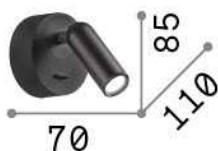

General info

Indoor - Wall lamps

Ean	8021696260624
Item	BEAN AP ROUND OTTONE
Installation	Wall lamps
Guarantee	5 years
Gross weight	0.21 kg
Volume	0.000544 m ³

Technical info

Net weight	0.18 kg
Insulation class	I
Protection index	IP20
Compliance	CE
Operating temperature	0° ~ +40 °C
Dimmer	NO, On-Off
Power output	100-240 V AC 50/60 Hz Integrated switch button
Power supply	In-built, included Replaceable (by qualified operators only), electronic
Adjustability	vert. 0-90°, orizz. 0-350°

Source info

Integrated source	Integrated LED module
Replaceable source	Replaceable (by qualified operators only)
Power	LED 3 W
Emission	Direct
Max consumption	max 3,00 W
Features LED	LED SMD CREE
CCT LED	3000 K
Duration LED (t. 25°C)	30000 h
CRI	> 80
Light beam	25°
Light beam flux	280 lm
Useful light flux	250 lm
Photobiological risk	2
Bulb included	1 - E14 OLIVA 4W 3000K CRI80 SATIN