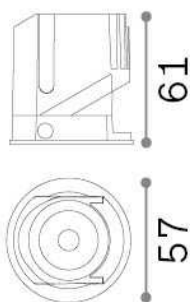

General info

Technical - Recessed lights

Ean	8021696279596
Item	BENTO SOURCE 09W 3000K
Installation	Recessed lights
Guarantee	5 years
Gross weight	0.42 kg
Volume	0.002975 m ³

Technical info

Net weight	0.4 kg
Insulation class	II
Protection index	IP20
Compliance	CE
Operating temperature	0° ~ +40 °C
Dimmer	NO, On-Off
Power output	220-240 V AC 50/60 Hz
Power supply	Separate, included Replaceable (by qualified operators only), electronic, tridonic
Adjustability	vert. 0°-30° , orizz. 0°-355°
Accessories not included	Frame, Reflector, Glare shielding ring, Narrow or wide beam lens, additional single optic (Diffuser, Honeycomb or Snoot), Dimmable driver