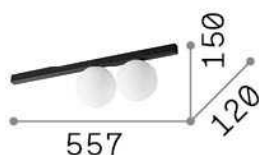

Source info

Integrated source	Light bulb (included)
Replaceable source	No
Power	G9 max 2 x 4 W
Emission	Diffuse
Max consumption	-
Bulb included	1 - E14 OLIVA 4W 3000K CRI80 SATIN