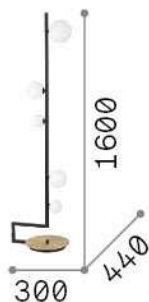

### Indoor - Floor lamps

<b>Ean</b>	8021696273662
<b>Item</b>	BIRDS PT5
<b>Installation</b>	Floor lamps
<b>Guarantee</b>	5 years
<b>Gross weight</b>	8.95 kg
<b>Volume</b>	0.15364 m <sup>3</sup>

## Source info

<b>Integrated source</b>	Light bulb (included)
<b>Replaceable source</b>	Replaceable
<b>Power</b>	G9 max 5 x 15 W
<b>Emission</b>	Diffuse
<b>Max consumption</b>	-
<b>Bulb included</b>	1 - E14 OLIVA 4W 3000K CRI80 SATIN