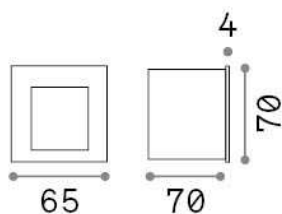

## Outdoor - Recessed lights

<b>Ean</b>	8021696269023
<b>Item</b>	BIT FI BIANCO
<b>Installation</b>	Recessed lights
<b>Guarantee</b>	5 years
<b>Gross weight</b>	0.34 kg
<b>Volume</b>	0.000608 m <sup>3</sup>

## Source info

<b>Integrated source</b>	Integrated LED module
<b>Replaceable source</b>	Replaceable (by qualified operators only)
<b>Power</b>	2 W
<b>Emission</b>	Direct Asymmetrical
<b>Max consumption</b>	max 2,00 W
<b>Features LED</b>	LED SMD OSRAM
<b>CCT LED</b>	3000 K
<b>Duration LED (t. 25°C)</b>	35000 h
<b>CRI</b>	> 80
<b>SDCM</b>	3
<b>Light beam</b>	100*66°
<b>Light beam flux</b>	340 lm
<b>Useful light flux</b>	135 lm