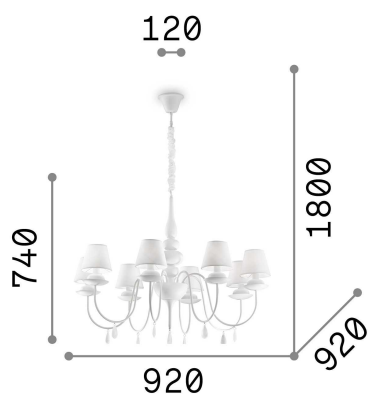

General info

Indoor - Suspensions

Ean	8021696035574
Item	BLANCHE SP8 BIANCO
Installation	Suspensions
Guarantee	5 years
Gross weight	8.86 kg
Volume	0.197505 m ³

Technical info

Net weight	6.82 kg
Insulation class	I
Protection index	IP20
Compliance	CE
Operating temperature	0° ~ +40 °C
Dimmer	Determined by the light bulb
Power output	220-240 V AC
Power supply	Not required

Source info

Integrated source	Light bulb (not included)
Replaceable source	No
Power	E14 max 8 x 40 W
Emission	Diffuse
Max consumption	-