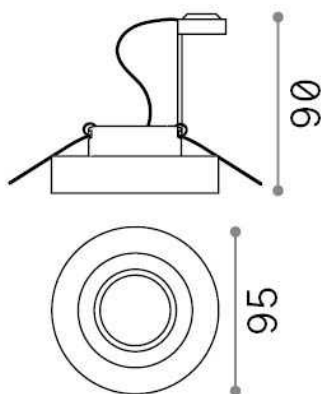

## Technical - Recessed lights

<b>Ean</b>	8021696083254
<b>Item</b>	BLUES FI ROUND TRASPARENTE
<b>Installation</b>	Recessed lights
<b>Guarantee</b>	5 years
<b>Gross weight</b>	0.3 kg
<b>Volume</b>	0.00314 m <sup>3</sup>

## Technical info

<b>Net weight</b>	0.28 kg
<b>Insulation class</b>	II
<b>Protection index</b>	IP20
<b>Compliance</b>	CE
<b>Operating temperature</b>	0° ~ +40 °C
<b>Dimmer</b>	Determined by the light bulb
<b>Power output</b>	220-240 V AC
<b>Power supply</b>	Not required
<b>Recessed specifications</b>	Ø 60 - h. ≥ 100 , 7-15