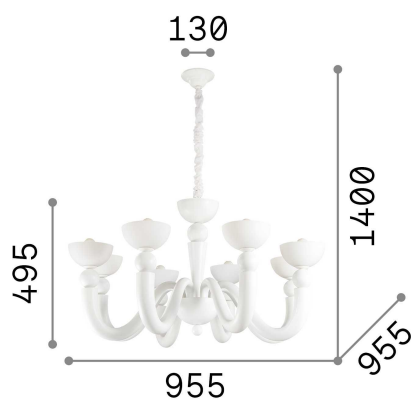

General info

Indoor - Suspensions

Ean	8021696094007
Item	BON BON SP8 BIANCO
Installation	Suspensions
Guarantee	5 years
Gross weight	14.51 kg
Volume	0.195286 m ³

Technical info

Net weight	11.71 kg
Insulation class	II
Protection index	IP20
Compliance	CE
Operating temperature	0° ~ +40 °C
Dimmer	Determined by the light bulb
Power output	220-240 V AC
Power supply	Not required

Source info

Integrated source	Light bulb (not included)
Replaceable source	No
Power	E14 max 8 x 28 W
Emission	Diffuse
Max consumption	-