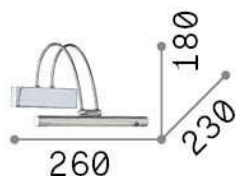

General info

Indoor - Wall lamps

Ean	8021696005386
Item	BOW AP D26 CROMO
Installation	Wall lamps
Guarantee	5 years
Gross weight	0.84 kg
Volume	0.011664 m ³

Technical info

Net weight	0.64 kg
Insulation class	I
Protection index	IP20
Compliance	CE
Operating temperature	0° ~ +40 °C
Dimmer	NO, On-Off
Power output	220-240 V AC 50/60 Hz Integrated switch button
Power supply	In-built, included Replaceable (by qualified operators only), electronic

Source info

Integrated source	Integrated LED module
Replaceable source	Replaceable (by qualified operators only)
Power	LED 2,5 W
Emission	Direct
Max consumption	max 2,50 W
Features LED	LED SMD
CCT LED	3000 K
Duration LED (t. 25°C)	20000 h
CRI	> 80
Light beam	110°
Light beam flux	360 lm
Useful light flux	230 lm
Bulb included	1 - E14 OLIVA 4W 3000K CRI80 SATIN