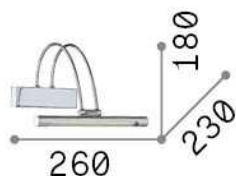

## Indoor - Wall lamps

<b>Ean</b>	8021696121154
<b>Item</b>	BOW AP D26 OTTONE
<b>Installation</b>	Wall lamps
<b>Guarantee</b>	5 years
<b>Gross weight</b>	0.84 kg
<b>Volume</b>	0.011664 m <sup>3</sup>

## Source info

<b>Integrated source</b>	Integrated LED module
<b>Replaceable source</b>	Replaceable (by qualified operators only)
<b>Power</b>	LED 2,5 W
<b>Emission</b>	Direct
<b>Max consumption</b>	max 2,50 W
<b>Features LED</b>	LED SMD
<b>CCT LED</b>	3000 K
<b>Duration LED (t. 25°C)</b>	20000 h
<b>CRI</b>	> 80
<b>Light beam</b>	110°
<b>Light beam flux</b>	360 lm
<b>Useful light flux</b>	230 lm
<b>Bulb included</b>	1 - E14 OLIVA 4W 3000K CRI80 SATIN